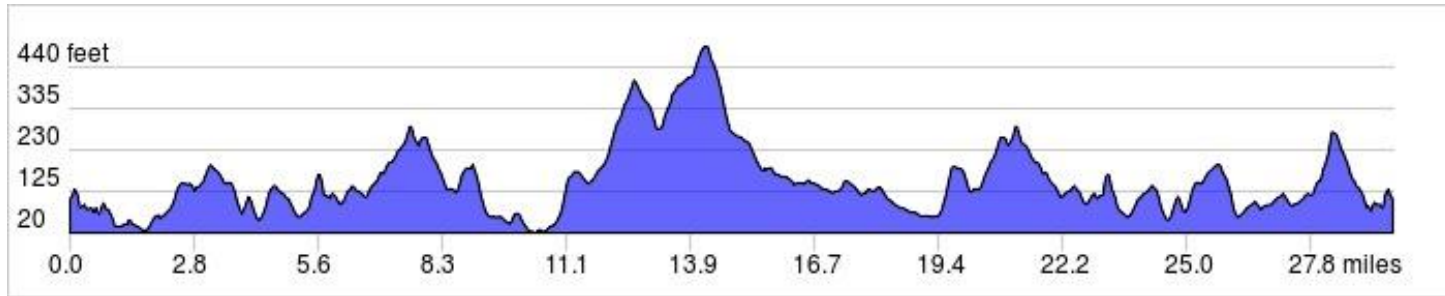

### Route profiles for 2017 Bridport dagger

**Short**

**Medium**

**Long**