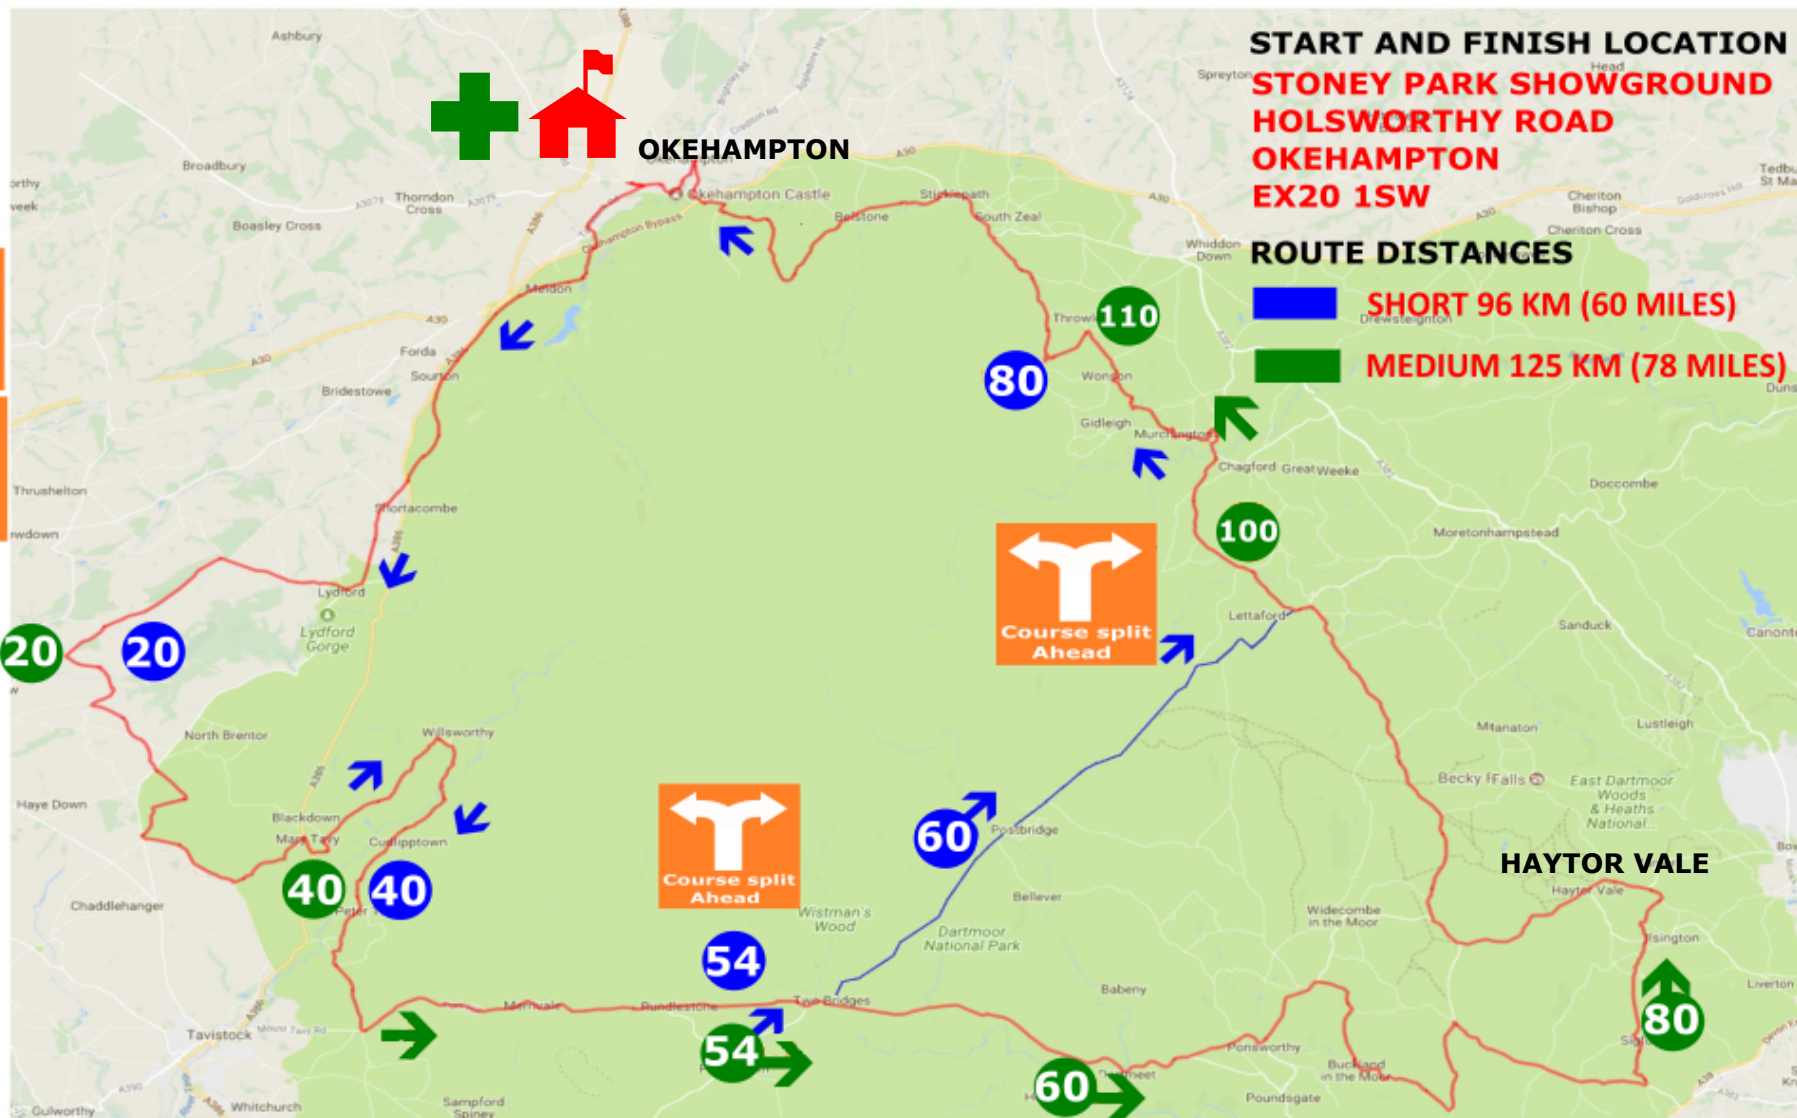

# Route information

## Beyond Dartmoor sportive 2018

*Beyond Events*

#pushyourlimits

Follow the course signage

**MEDICAL AND MECHANICAL ASSISTANCE: 07555 417 146**

All Riders must return or call the event centre before 4:30pm,  
 Please let the start/finish team know you are back.

**PLEASE FOLLOW THE HIGHWAY CODE**  
**AND**  
**RESPECT ALL OTHER ROAD USERS**