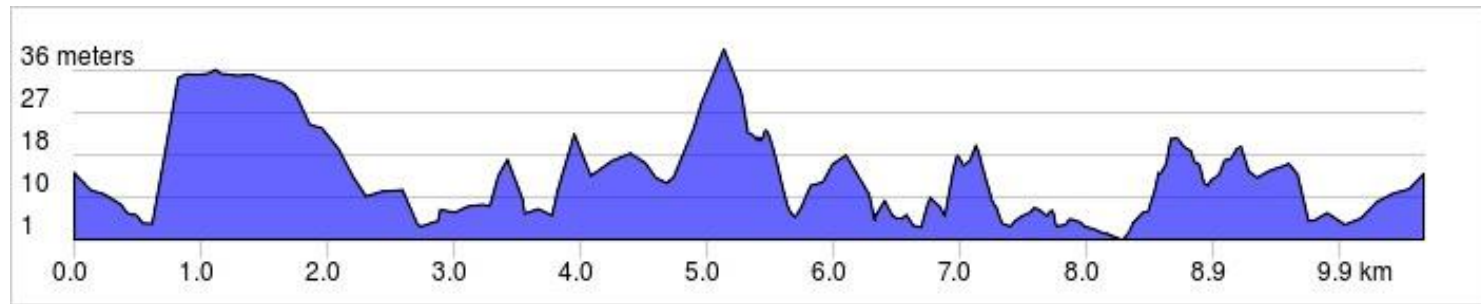

Route profiles for 2018 Jurassic trail run

5KM

10KM

21KM