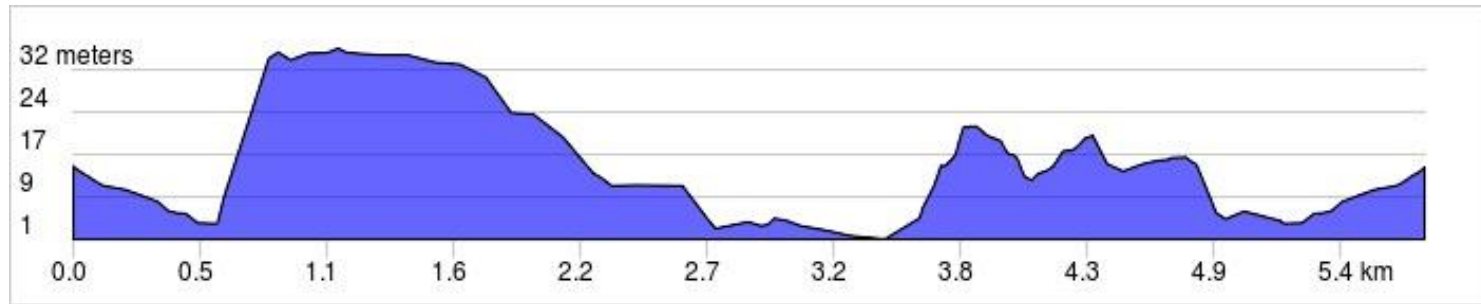

Route profiles for 2018 Jurassic trail run

5KM

10KM

21KM