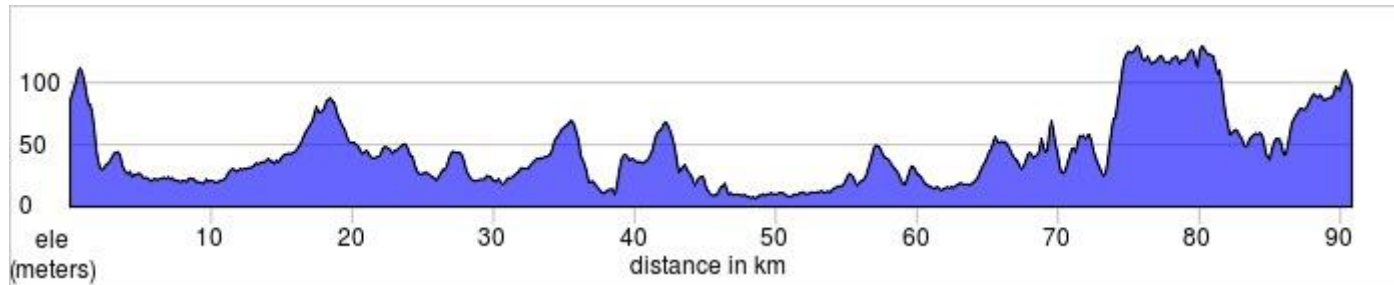

Route profiles 2018 Yeovil sportive

Short

Medium

Long