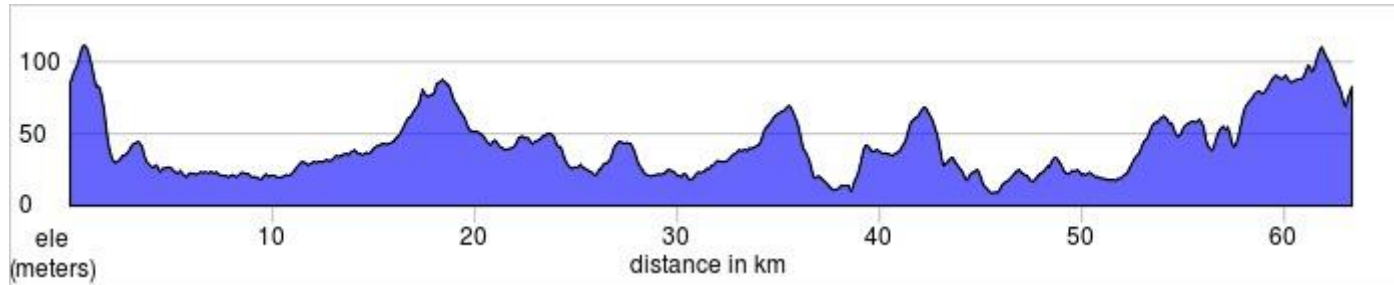

Route profiles 2018 Yeovil sportive

Short

Medium

Long